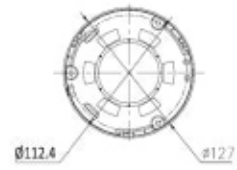

### SPECIFICATIONS

<b>CAMERA</b>		<b>NETWORK</b>	
Image Sensor	1/3" Progressive Scan CMOS	Network Storage	NAS (Support NFS,SMB/CIFS), ANR
Min. Illumination	0.01Lux @ F1.2, AGC ON, 0 Lux with IR	Alarm Trigger	Intrusion Detection, Line Crossing Detection, Motion Detection, Dynamic Analysis, Tampering alarm, Network Disconnect, IP Address Conflict, Storage Exception
Shutter Speed	1/3s to 1/10,000s	Protocols	TCP/IP, UDP, ICMP, HTTP, HTTPS, FTP, DHCP, DNS, DDNS, RTP, RTSP, RTCP, PPPoE, NTP, UPnP, SMTP, SNMP, IGMP, 802.1X, QoS, IPv6, Bonjour
Lens / Angle of View	2.8mm / 106°	General	Flash-prevention, Dual Stream, Heartbeat, Mirror, Password Protection, Privacy Mask, Watermark, IP Address Filtering, Anonymous Access
Lens Mount	M12	Standard Interface	ONVIF (Profile S, Profile G), PSIA, CGI, ISAPI
Day & Night	IR cut filter with auto switch	GENERAL	
IR Range	100'	Operating Conditions	-22 °F ~ 140 °F, Humidity 95% or less (non-condensing)
DNR	3D DNR	Power Requirement	DC12V ± 10%, PoE (802.3af)
WDR	120dB	Power Consumption	Max. 5.5W (Max. 7.5W with IR on)
3-axis Angle Adjustment	Pan: 0°~360°, Tilt: 0°~75°, Rotation: 0°~360°	Ingress Protection	IP66
<b>COMPRESSION STANDARD</b>		Dimensions	5.0" x 3.8"
Video Compression	H.264+ / H.264 / MJPEG	Weight	1.5 lbs
Type	Main Profile H.264	Warranty	3 Years
Video Bit Rate	32 Kbps ~ 16 Mbps	Package Contents	Camera, Installation CD/Manual/Template, Mounting Screws, Weathertight Connector
Dual streams	Support		
<b>IMAGE</b>			
Max. Resolution	2688 x 1520		
Frame Rate	50Hz: 20FPS @ 2688 x 1520, 25FPS @ 1920 x 1080, 25FPS @ 1280 x 720, 60Hz: 20FPS @ 2688 x 1520, 30FPS @ 1920 x 1080, 30FPS @ 1280 x 720		
Image Setting	Rotate Mode, Saturation, Brightness, Contrast, Sharpness Adjustable by Client Software or Web Browser		
BLC	Support, Zone configurable		
ROI Codec	Support		
<b>ACCESSORIES</b>			
Junction Box JB210	Wall Mount WM315	Pole Mount POLEMT5	

Unit: mm